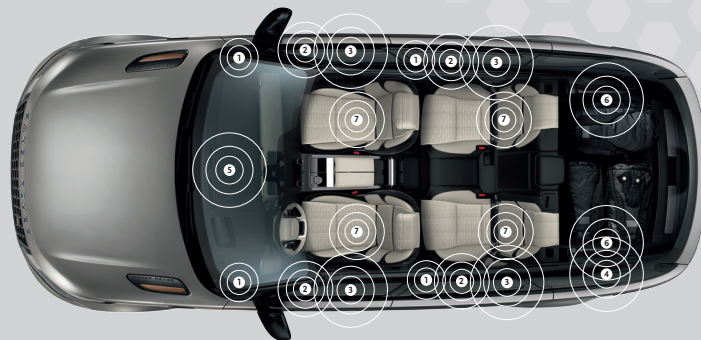

SYSTEM FEATURES AT A GLANCE

RANGE ROVER VELAR, 23 SPEAKERS POWERED BY A 1300 WATT AMPLIFIER

1 TWEETER High audible frequencies, covering the upper limit of human hearing.	2 MIDRANGE Middle audio frequencies, covering human speech and most musical instruments.
3 WOOFER Low frequencies for punchy, tight bass and drums.	4 SUBWOOFER Optimal bass response in all listening locations.
5 CENTRE CHANNEL (Tweeter and midrange combination) Large and stable soundstage in all locations.	6 SURROUNDS (Tweeter and midrange combination) Life-like sense of immersion.
7 HEIGHTS Natural immersion with three-dimensional spaciousness.	

Find out more about our technologies, visit meridian-audio.com

Information correct at time of publication.