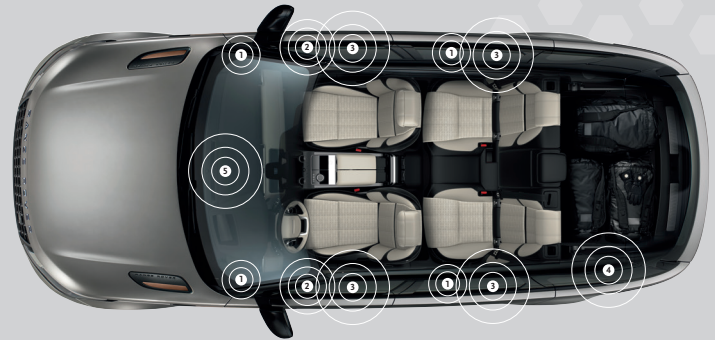

RANGE ROVER VELAR, 12 SPEAKERS POWERED BY A 400 WATT AMPLIFIER

1 TWEETER High audible frequencies, covering the upper limit of human hearing.	2 MIDRANGE Middle audio frequencies, covering human speech and most musical instruments.
3 WOOFER Low frequencies for punchy, tight bass and drums.	4 SUBWOOFER Optimal bass response in all listening locations.
5 CENTRE CHANNEL Large and stable soundstage in all locations.	

Information correct at time of publication.

Find out more about our technologies, visit meridian-audio.com