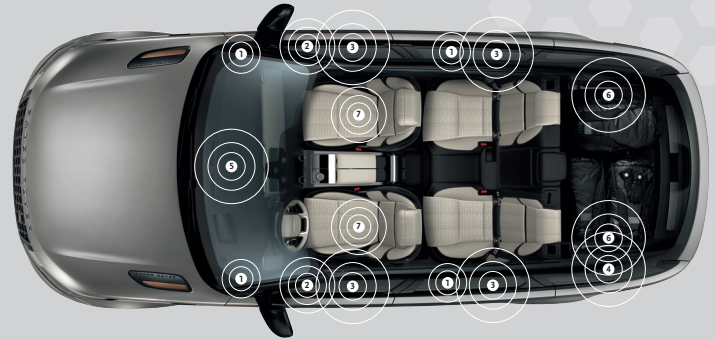

RANGE ROVER VELAR, 17 SPEAKERS POWERED BY A 750 WATT AMPLIFIER

- **1** TWEETER
  High audible frequencies, covering the upper limit of human hearing.
- **2** MIDRANGE
  Middle audio frequencies, covering human speech and most musical instruments.
- **3** WOOFER
  Low frequencies for punchy, tight bass and drums.
- **4** SUBWOOFER
  Optimal bass response in all listening locations.
- **5** CENTRE CHANNEL (Tweeter and midrange combination)
  Large and stable soundstage in all locations.
- **6** SURROUNDS
  Life-like sense of immersion.
- **7** HEIGHTS
  Natural immersion with three-dimensional spaciousness.

Find out more about our technologies, visit meridian-audio.com

Information correct at time of publication.