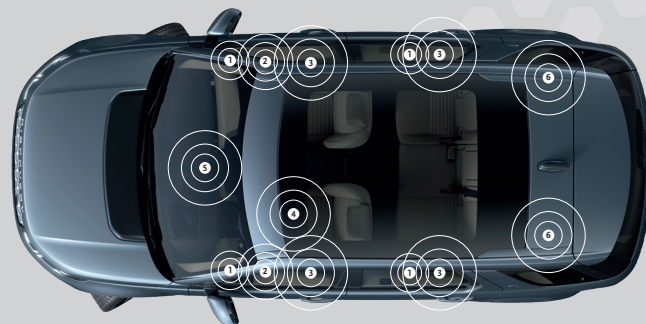

SYSTEM FEATURES AT A GLANCE

LAND ROVER DISCOVERY SPORT, 15 SPEAKERS POWERED BY A 650 WATT AMPLIFIER

1 TWEETER High audible frequencies, covering the upper limit of human hearing.	2 MIDRANGE Middle audio frequencies, covering human speech and most musical instruments.
3 WOOFER Low frequencies for punchy, tight bass and drums.	4 SUBWOOFER Optimal bass response in all listening locations.
5 CENTRE CHANNEL (Tweeter and midrange combination) Large and stable soundstage in all locations.	6 SURROUNDS Life-like sense of immersion.

Information correct at time of publication.

Find out more about our technologies, visit meridian-audio.com