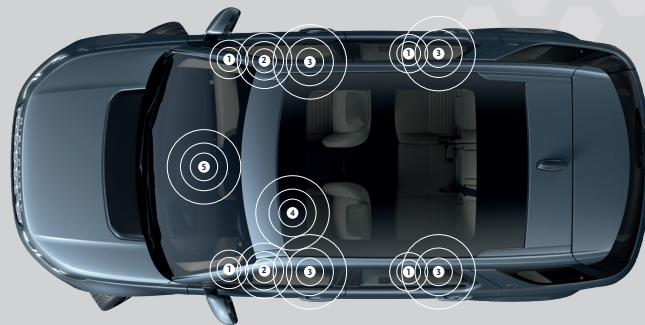

LAND ROVER DISCOVERY SPORT, 12 SPEAKERS POWERED BY A 400 WATT AMPLIFIER

1. **1 TWEETER**
   High audible frequencies, covering the upper limit of human hearing.
2. **2 MIDRANGE**
   Middle audio frequencies, covering human speech and most musical instruments.
3. **3 WOOFER**
   Low frequencies for punchy, tight bass and drums.
4. **4 SUBWOOFER**
   Optimal bass response in all listening locations.
5. **5 CENTRE CHANNEL**
   Large and stable soundstage in all locations.

Information correct at time of publication.

Find out more about our technologies, visit meridian-audio.com