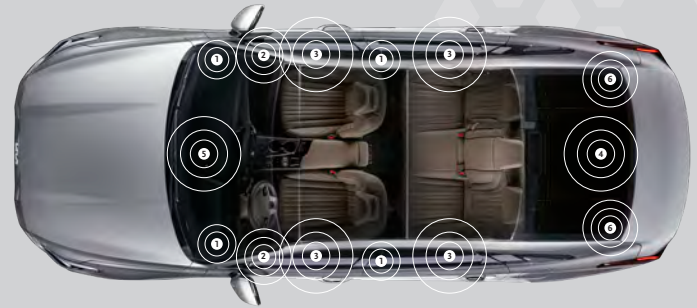

SYSTEM FEATURES AT A GLANCE

KIA K8, 14 SPEAKERS

1 TWEETER High audible frequencies, covering the upper limit of human hearing. 3 WOOFER Low frequencies for punchy, tight bass and drums. 5 CENTRE CHANNEL Large and stable soundstage in all locations.	2 MIDRANGE Middle audio frequencies, covering human speech and most musical instruments. 4 SUBWOOFER Optimal bass response in all listening locations. 6 SURROUNDS Life-like sense of immersion.

Find out more about our technologies, visit [meridian-audio.com](https://www.meridian-audio.com)

Information correct at time of publication.